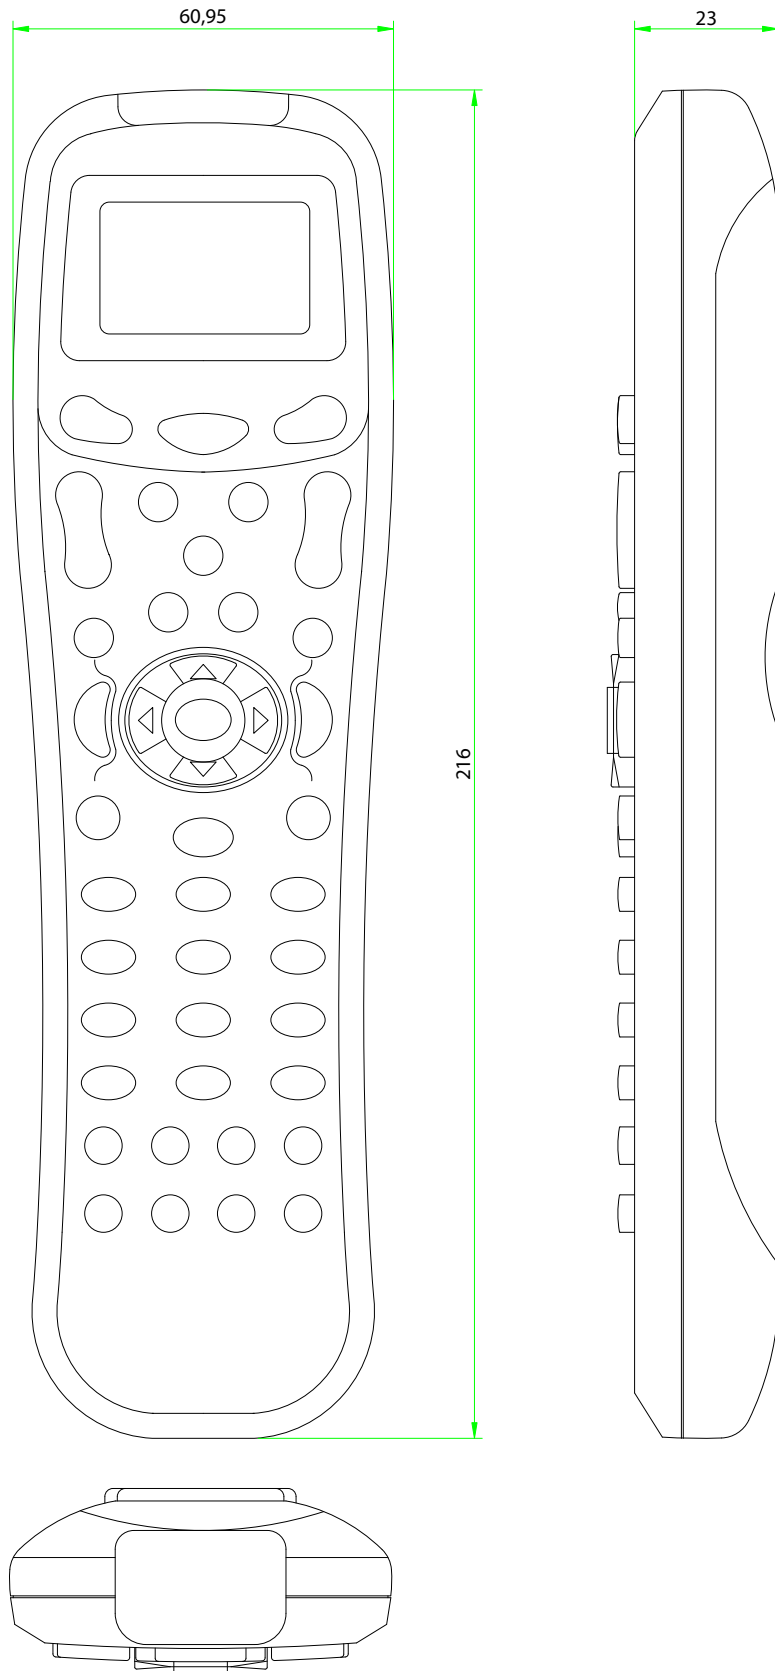

SR-4415

SR-4415
Up to 44 Keys
Dimensions (mm.) 216 x 60.95 x 23
Silicone Rubber Keypad
Batteries: 2 x AAA

*Not to scale